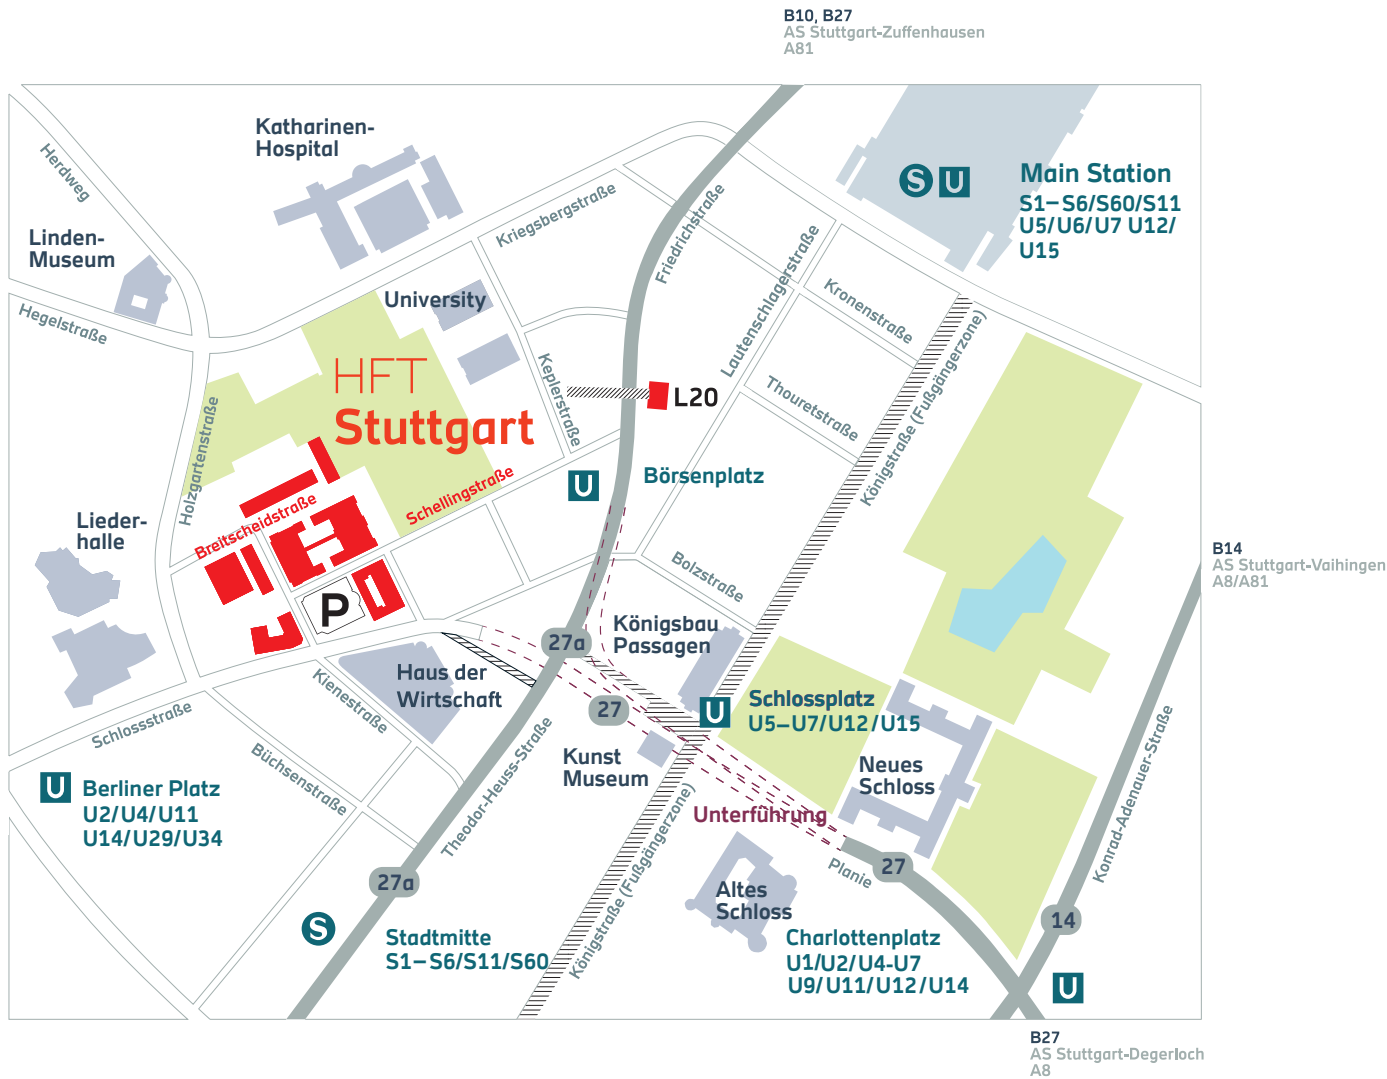

HFT-Campus

OGC meeting: Buiding 1

How to reach us

BY CAR:

Direction Stuttgart Zentrum, Main Station Stuttgart, Friedrichstraße (B27 direction Tübingen), access via Schellingstraße. Parking is available in the "Hofdienergarag", directly opposite the entrance to the university.

Coming on the A81 from Heilbronn, take the Stuttgart-Zuffenhausen exit and first follow the B10, then the B27 into the city centre.

Coming from Munich, leave the A8 at the Stuttgart-Degerloch junction and then take the B27 to the city centre.

Coming from Karlsruhe (A8) or Singen (A81) take the exit Stuttgart-Vaihingen and then the B14 to the main station.

BY PLANE:

Take the S-Bahn lines S2 or S3 in the direction of "Hauptbahnhof" to the S-Bahn station "Stadtmitte". From there it is a 5-minute walk to the university. Or take the train to "S-Bahn-Station/Hauptbahnhof" (low) and then see directions "By public transport".

BY PUBLIC TRANSPORT:

Approx. 10 min walk from the main station to the university or: Line "U14/29" to the "Börsenplatz" stop.